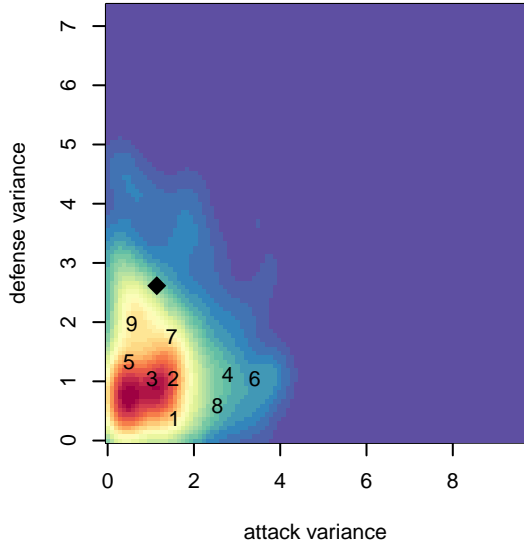

# PacNW White G97

Pacific Northwest SC  
 Tukwila, WA  
 G97 total strength=1284  
 attack=6.84 defense=4.19  
 fall league = Win RCL G96 Div 3

alt names used:  
 PacNW G97 White  
 PacNW G97 White C

Venues played:  
 2015 Rainier Challenge Copa U18  
 2015 WA Rush Cup G19 Gold U19  
 2015 AstroTurf Showcase GU19 AB  
 2015 Win RCL G96 Div 3  
 2015 PacNW Winter Classic Premier U19  
 2015 WYS Presidents Cup G97 19 Div 2

**PacNW White G97**  
 Dots are actual minus expected GF (blue circles) and GA (red triangles).  
 Blue line is smoothed change in attack strength. Red is smoothed change in defense strength.

**attack and defense variance (black dot)  
relative to other teams  
and top 10 in region**