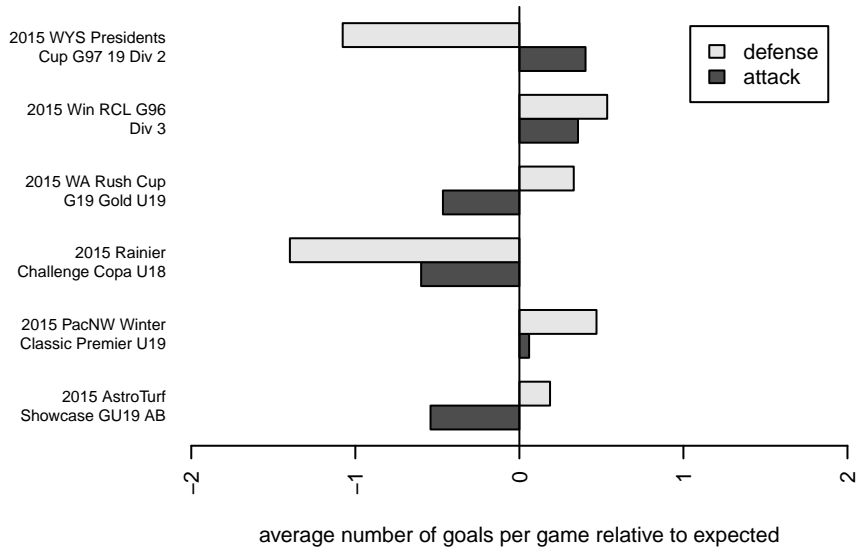

Performance relative to 13 month average