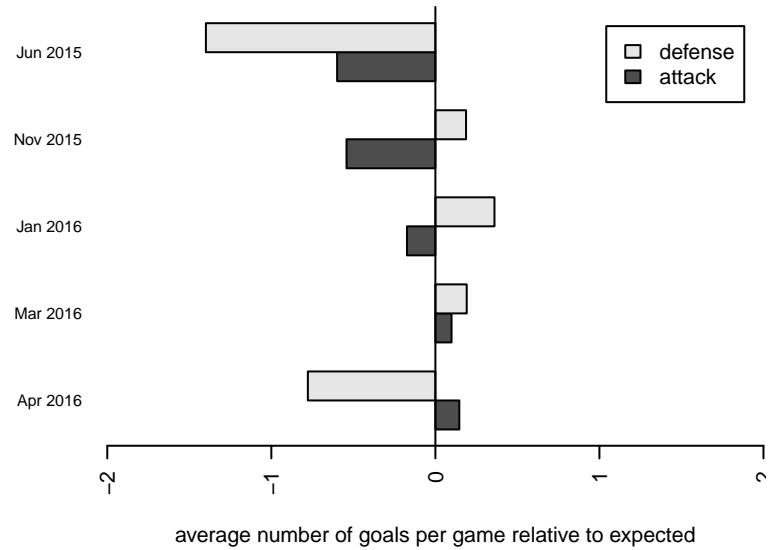

Performance relative to 13 month average