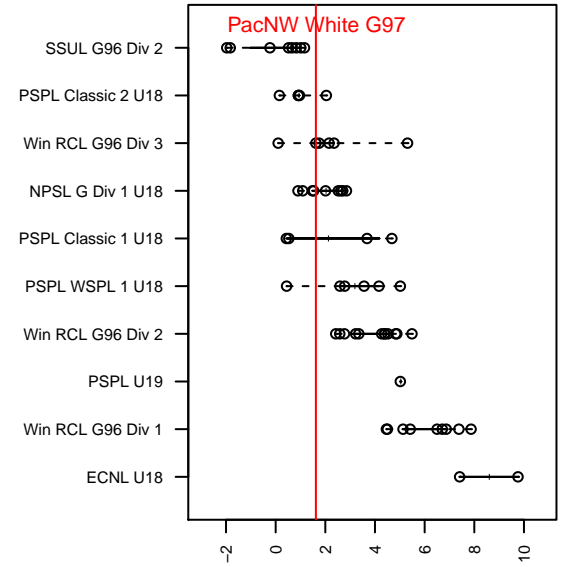

**attack and defense rating
relative to others at age
and all opponents in last 13 months**