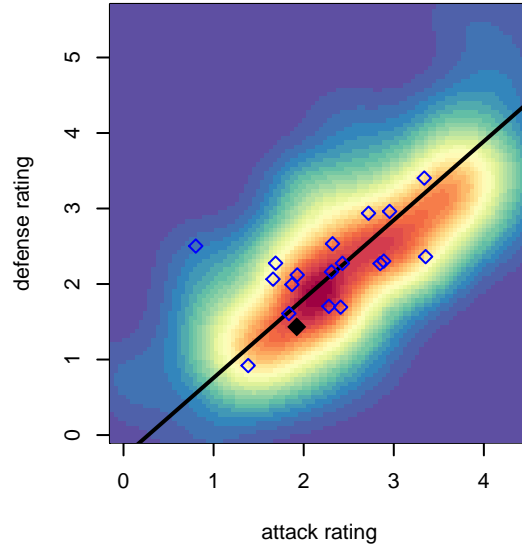

**attack and defense rating
relative to others at age
and all opponents in last 13 months**