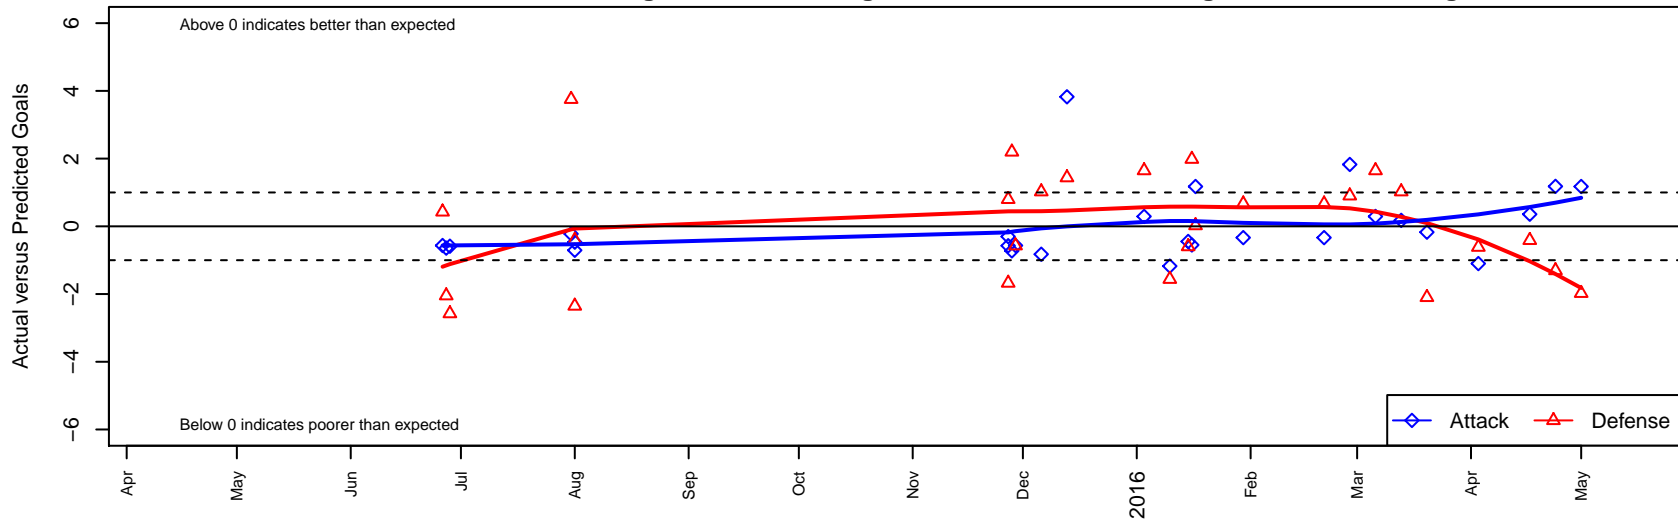

# PacNW White G97

Pacific Northwest SC  
 Tukwila, WA  
 G97 total strength=1284  
 attack=6.84 defense=4.19  
 fall league = Win RCL G96 Div 3

alt names used:  
 PacNW G97 White  
 PacNW G97 White C

Venues played:  
 2015 Rainier Challenge Copa U18  
 2015 WA Rush Cup G19 Gold U19  
 2015 AstroTurf Showcase GU19 AB  
 2015 Win RCL G96 Div 3  
 2015 PacNW Winter Classic Premier U19  
 2015 WYS Presidents Cup G97 19 Div 2

**PacNW White G97**  
 Dots are actual minus expected GF (blue circles) and GA (red triangles).  
 Blue line is smoothed change in attack strength. Red is smoothed change in defense strength.

**attack and defense variance (black dot)  
relative to other teams  
and top 10 in region**